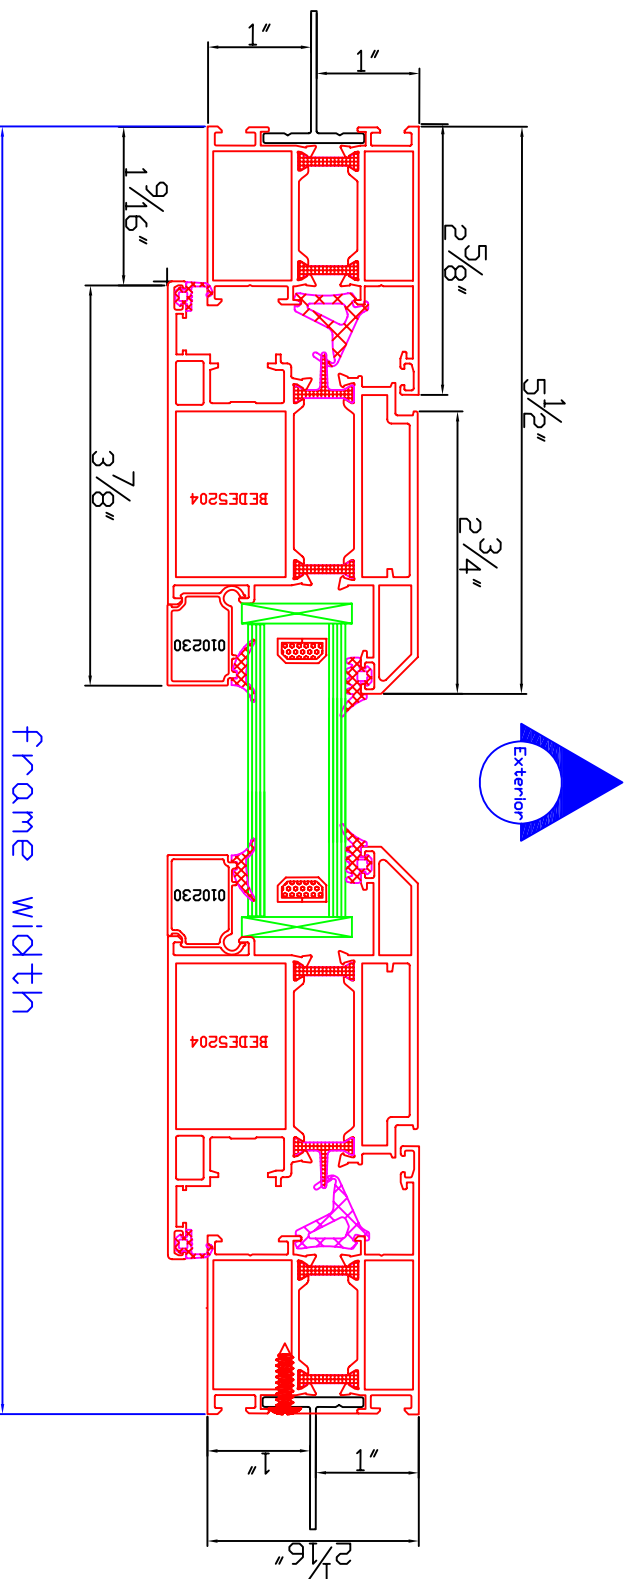

Series

Fortis Aluminum

Product Type

58D100 In Swing Door - 1517 threshold option - limited water seal jamb detail

frame width

Bede
Windows & Doors

Scale = 1/2 actual size when printed 8 1/2 x 11

*Actual dimensions may vary depending on printer

Scale 0" 1"
+++++

Bede reserves the right to change product details without notice to improve performance. Before relying on product drawings, you may want to verify that you are viewing current details