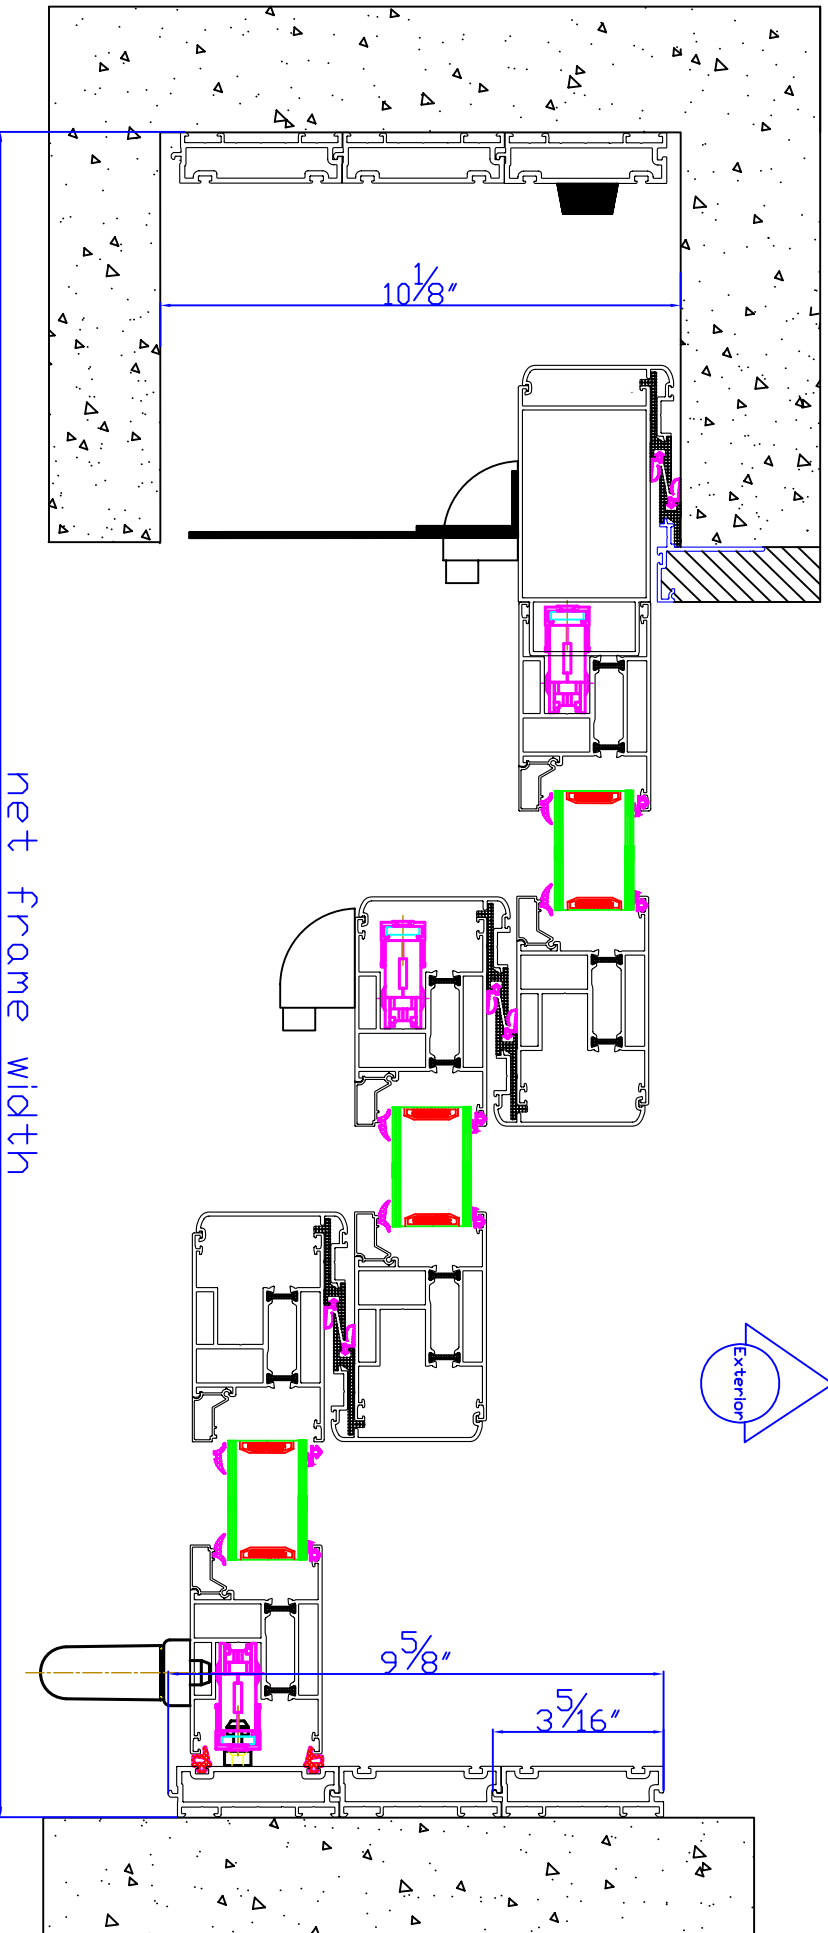

Series

Fortis Aluminum

Product Type

Pocketing Three Track Lift-Glide Door - jamb detail closed

Bede
Windows & Doors

Bede reserves the right to change product details without notice to improve performance. Before relying on product drawings, you may want to verify that you are viewing current details

Scale = 1/4 actual size when printed 8 1/2 x 11

** Actual dimensions may vary depending on printer

Scale 0" 1" 2"
|-----|-----|

Updated: 11-20-09