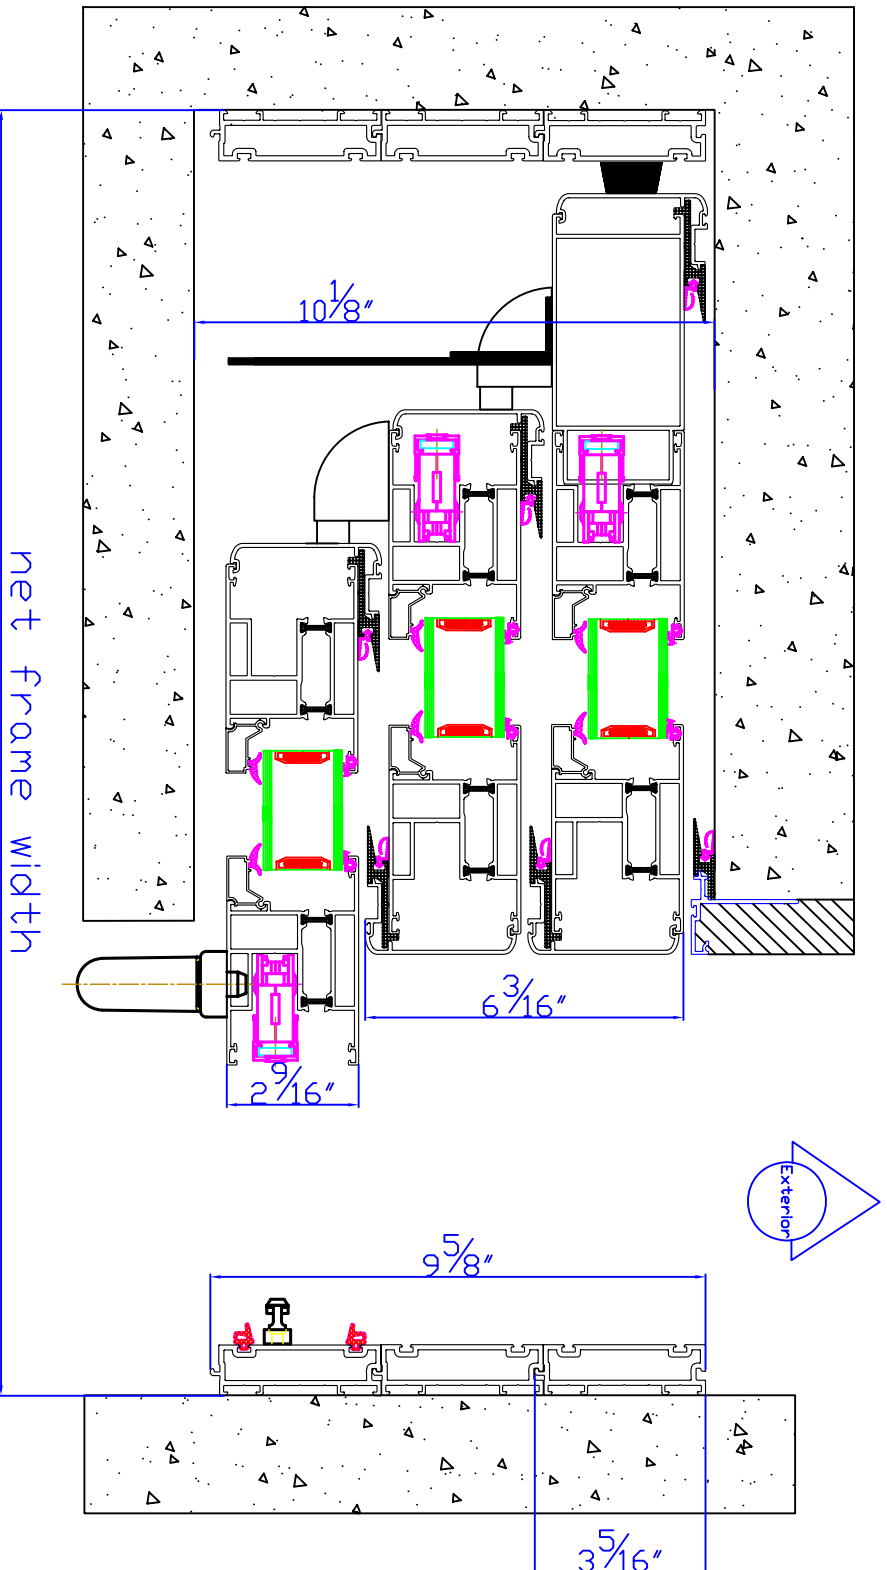

Series

Fortis Aluminum

Product Type

Pocketing Three Track Lift-Glide Door - jamb detail open

Bede reserves the right to change product details without notice to improve performance.
 Before relying on product drawings, you may want to verify that you are viewing current details

Scale = 1/4 actual size when printed 8 1/2 x 11

** Actual dimensions may vary depending on printer

Scale 0" 1" 2"
 |-----|-----|

Updated: 11-20-09