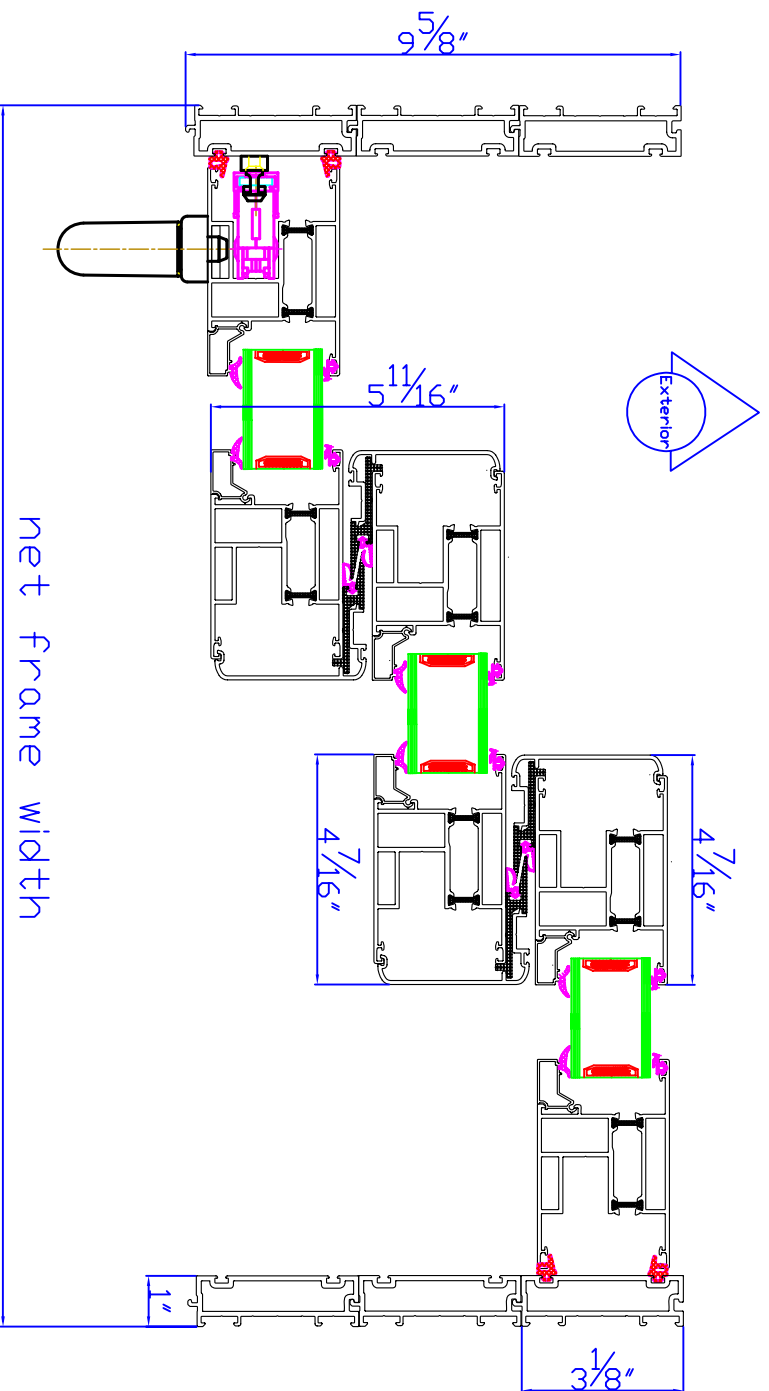

Series

Fortis Aluminum

Product Type

Three Track OXX Lift-Glide Door Low Threshold - jamb detail

Bede reserves the right to change product details without notice to improve performance. Before relying on product drawings, you may want to verify that you are viewing current details

Scale = 1/4 actual size when printed 8 1/2 x 11

** Actual dimensions may vary depending on printer

Scale 0" 1" 2"

Updated: 11-20-09