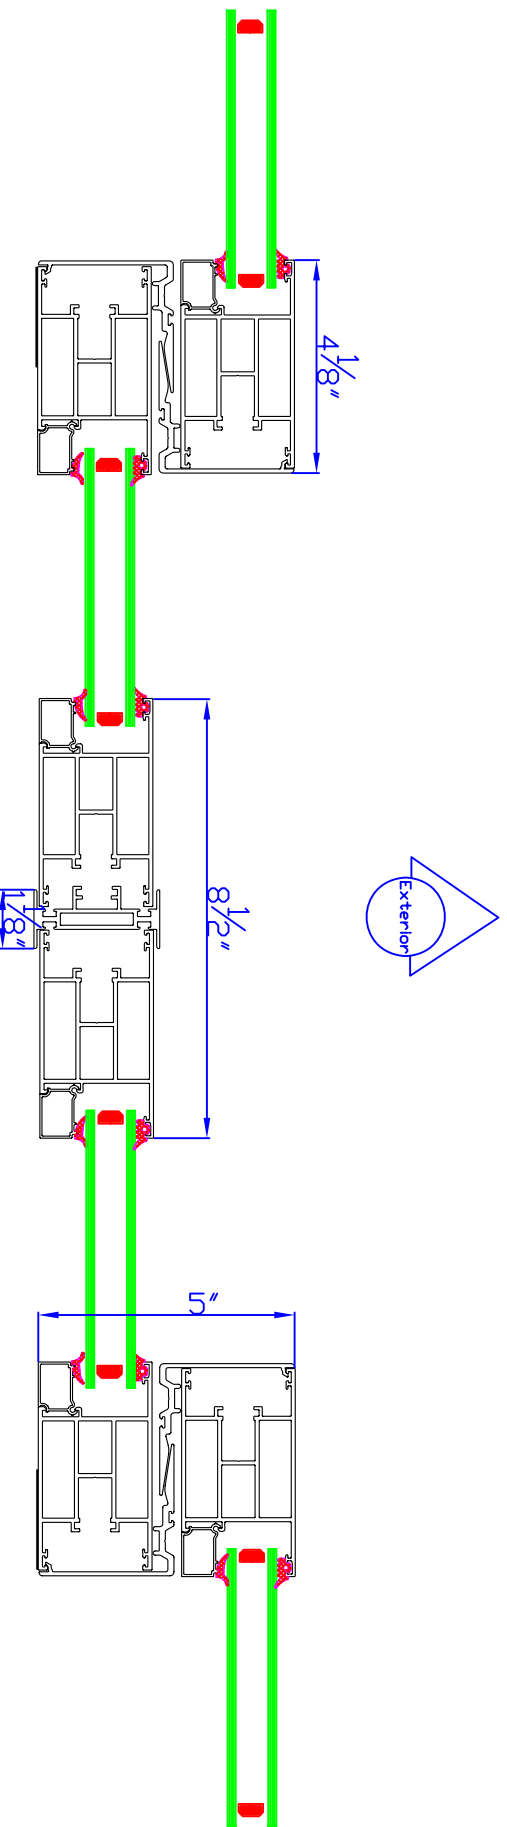

Series

Fortis Aluminum

Product Type

Center Opening Multitrack Door - center meeting style detail

Bede reserves the right to change product details without notice to improve performance.
Before relying on product drawings, you may want to verify that you are viewing current details

Scale = 1/4 actual size when printed 8 1/2 x 11

** Actual dimensions may vary depending on printer

Scale 0" 1" 2"

Updated: 11-20-09