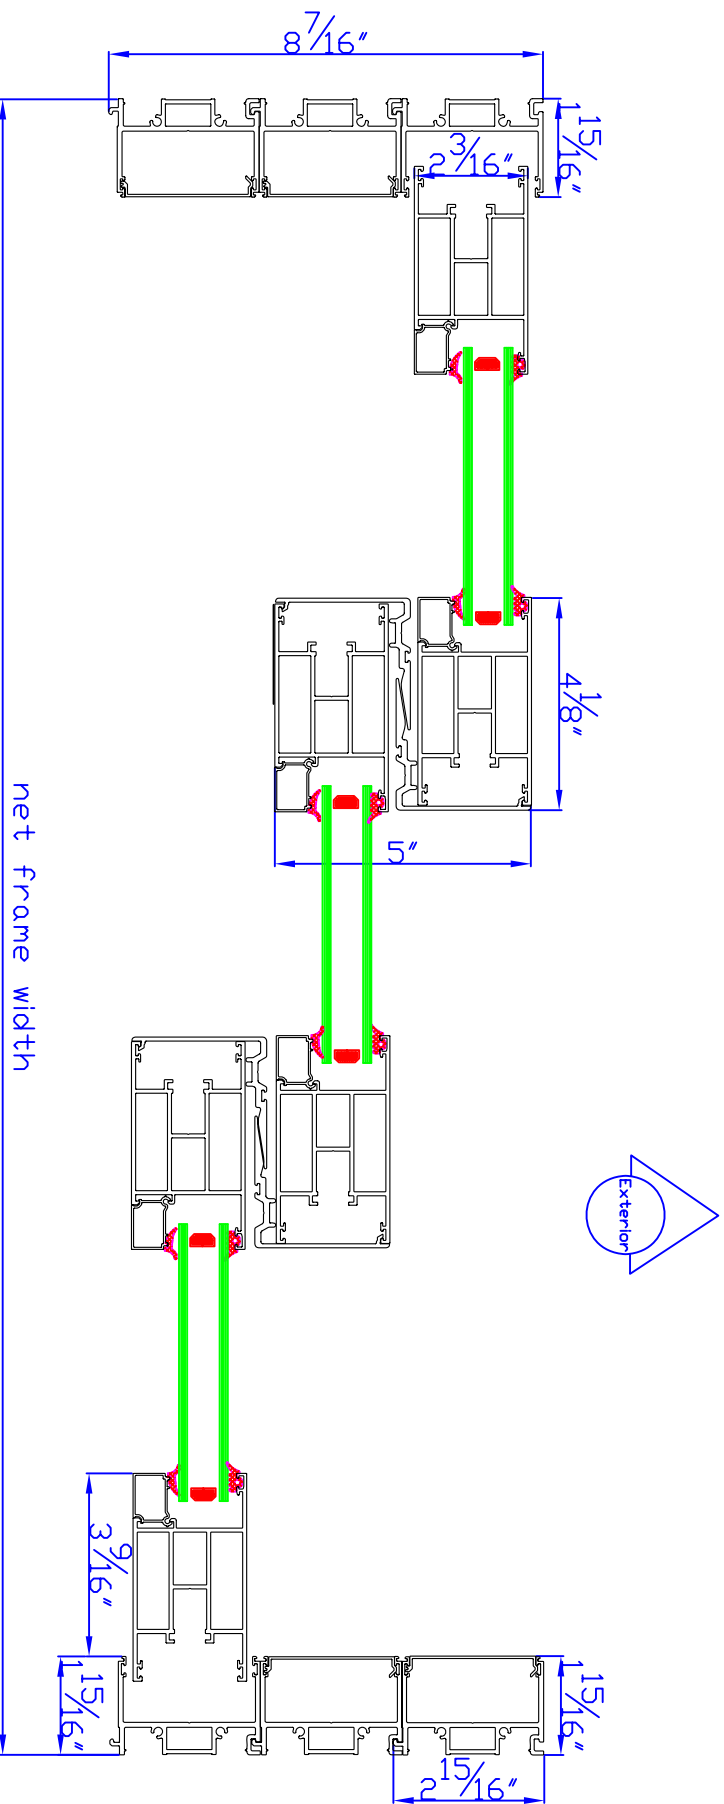

Series

Fortis Aluminum

Product Type

XXX Multi Track Sliding Door - jamb detail closed

Bede reserves the right to change product details without notice to improve performance. Before relying on product drawings, you may want to verify that you are viewing current details

Scale = 1/4 actual size when printed 8 1/2 x 11

\*\* Actual dimensions may vary depending on printer

Scale 0" 1" 2"  
|-----|-----|

Updated: 11-20-09