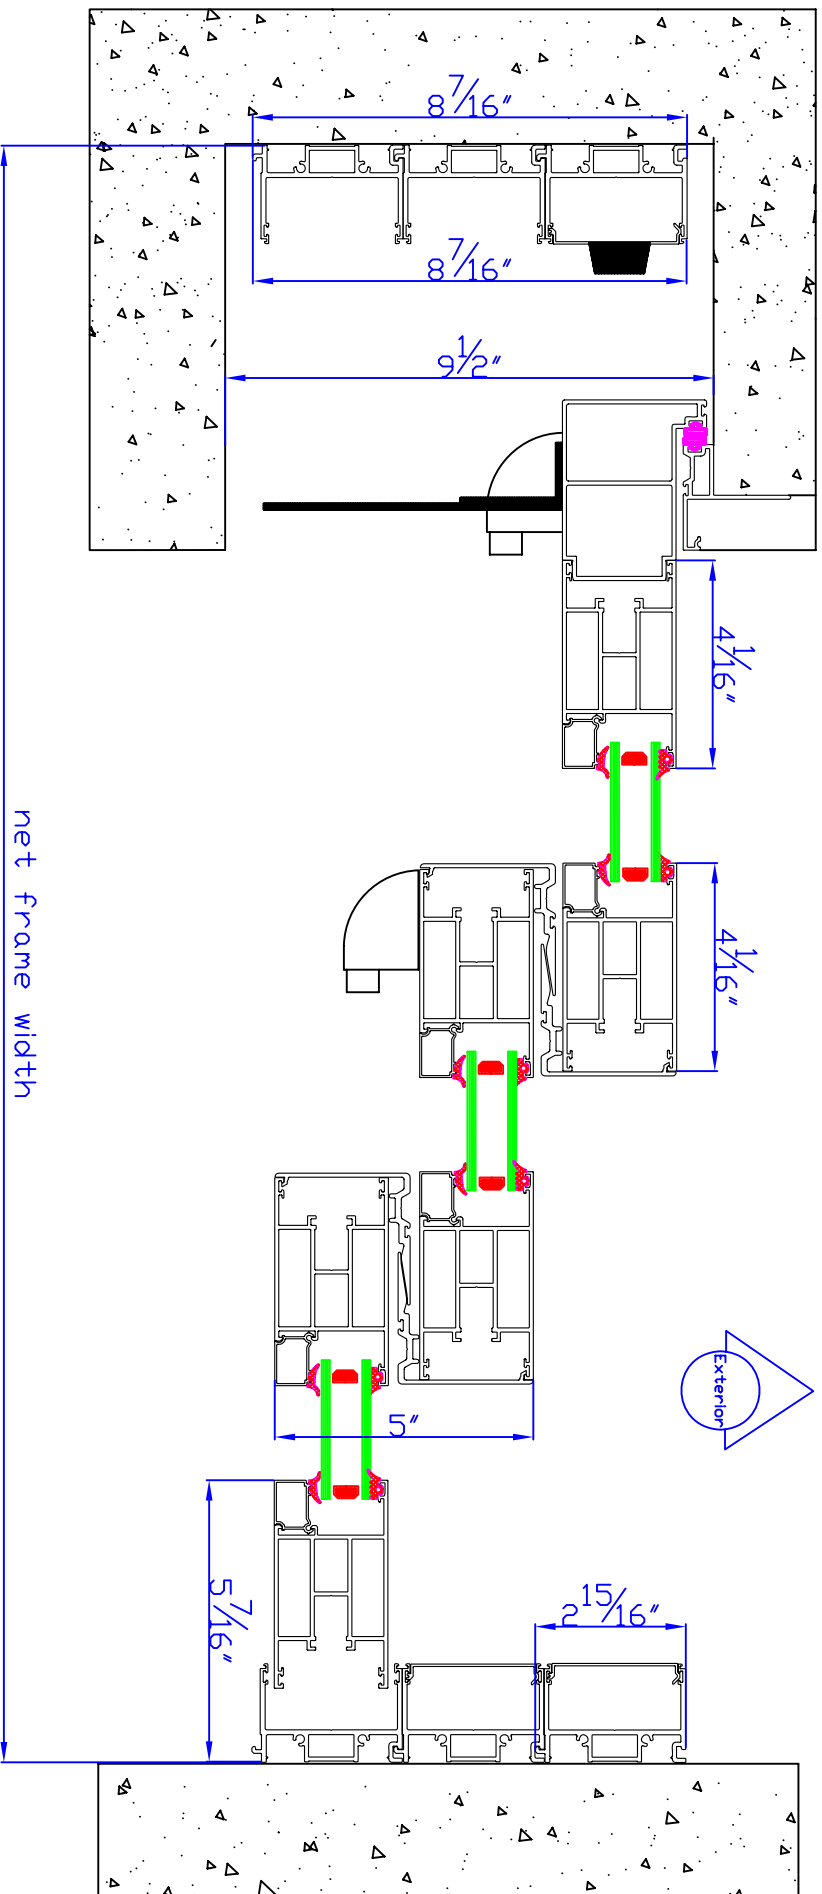

Series

Fortis Aluminum

Product Type

XXX Pocketing Multi Track Sliding Door - jamb detail closed

Bede reserves the right to change product details without notice to improve performance. Before relying on product drawings, you may want to verify that you are viewing current details

Scale = 1/4 actual size when printed 8 1/2 x 11

** Actual dimensions may vary depending on printer

Scale 0" 1" 2"

Updated: 11-20-09