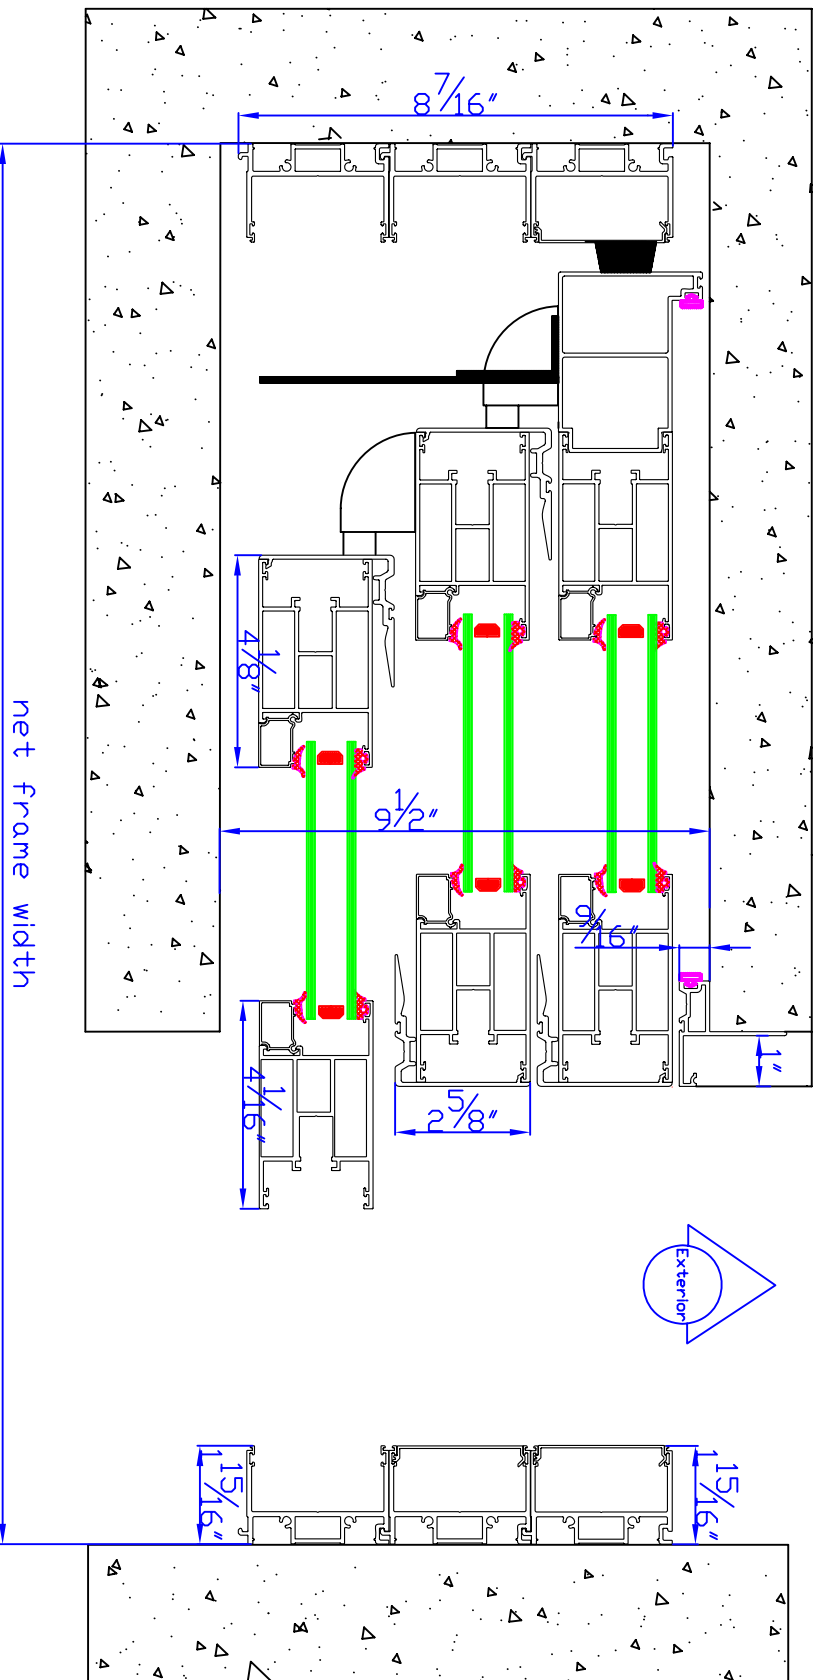

Series

Fortis Aluminum

Product Type

XXX Pocketing Multi Track Sliding Door - jamb detail open

Bede reserves the right to change product details without notice to improve performance. Before relying on product drawings, you may want to verify that you are viewing current details

Scale = 1/4 actual size when printed 8 1/2 x 11

** Actual dimensions may vary depending on printer

Scale
0" 1" 2"
|-----|-----|

Updated: 11-20-09