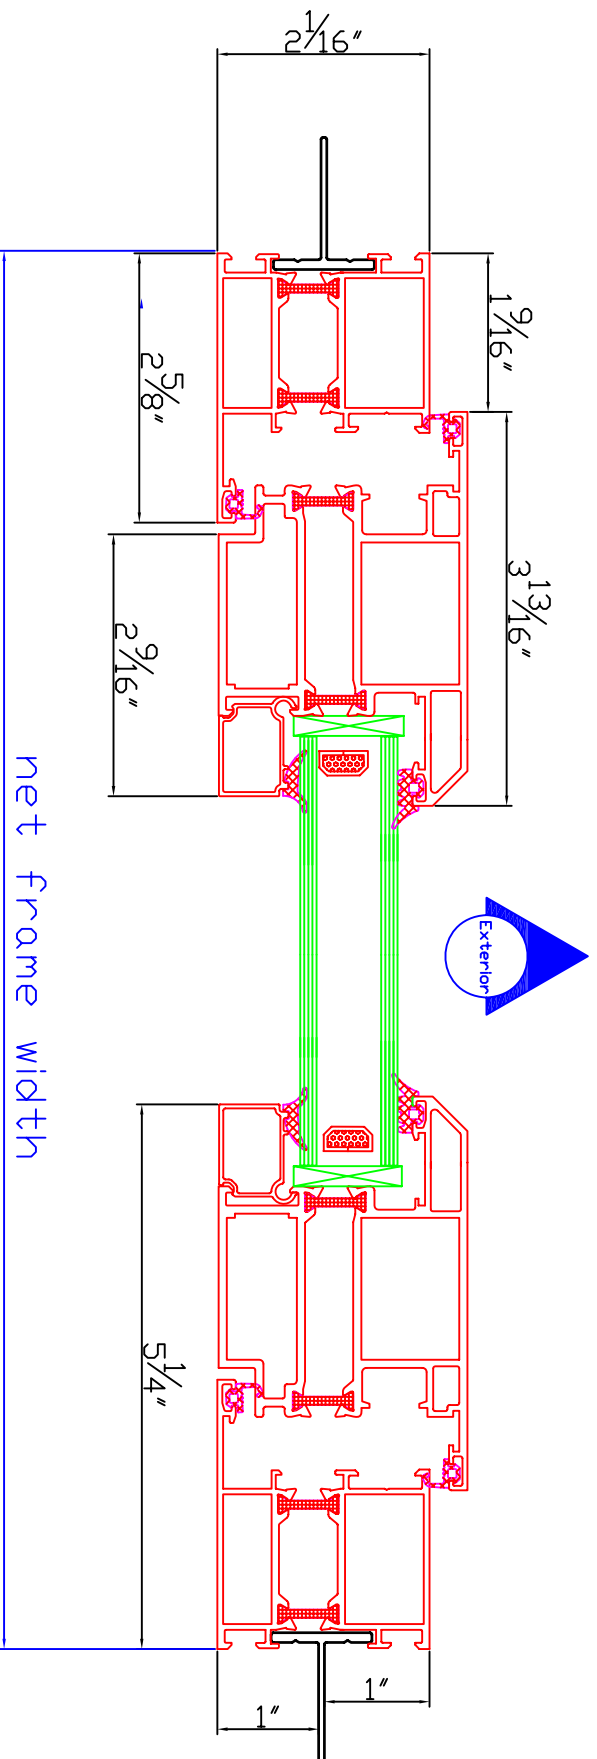

Series

Fortis Aluminum

Product Type

58D100 Out Swing Door - 1505 ADA threshold option - limited water seal jamb detail

Bede
Windows & Doors

Scale = 1/2 actual size when printed 8 1/2 x 11

*Actual dimensions may vary depending on printer

Bede reserves the right to change product details without notice to improve performance.
Before relying on product drawings, you may want to verify that you are viewing current details

Updated: 11-20-09