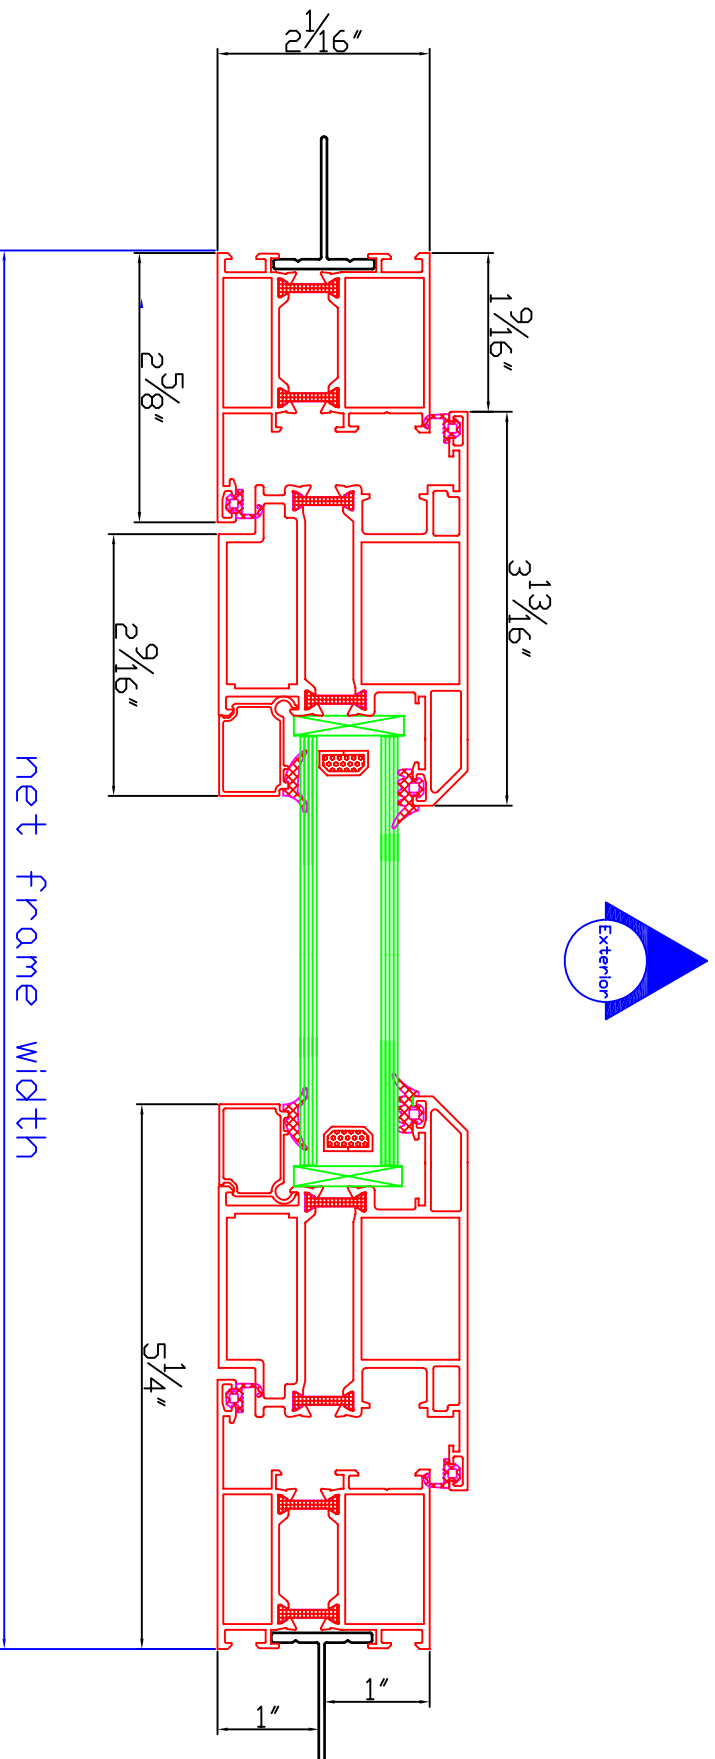

Series

Fortis Aluminum

Product Type

58D100 Out Swing Door - 419 threshold option - limited water seal jamb detail

**Bede**  
Windows & Doors

Scale = 1/2 actual size when printed 8 1/2 x 11

\*Actual dimensions may vary depending on printer

Bede reserves the right to change product details without notice to improve performance.  
Before relying on product drawings, you may want to verify that you are viewing current details

Updated: 11-20-09