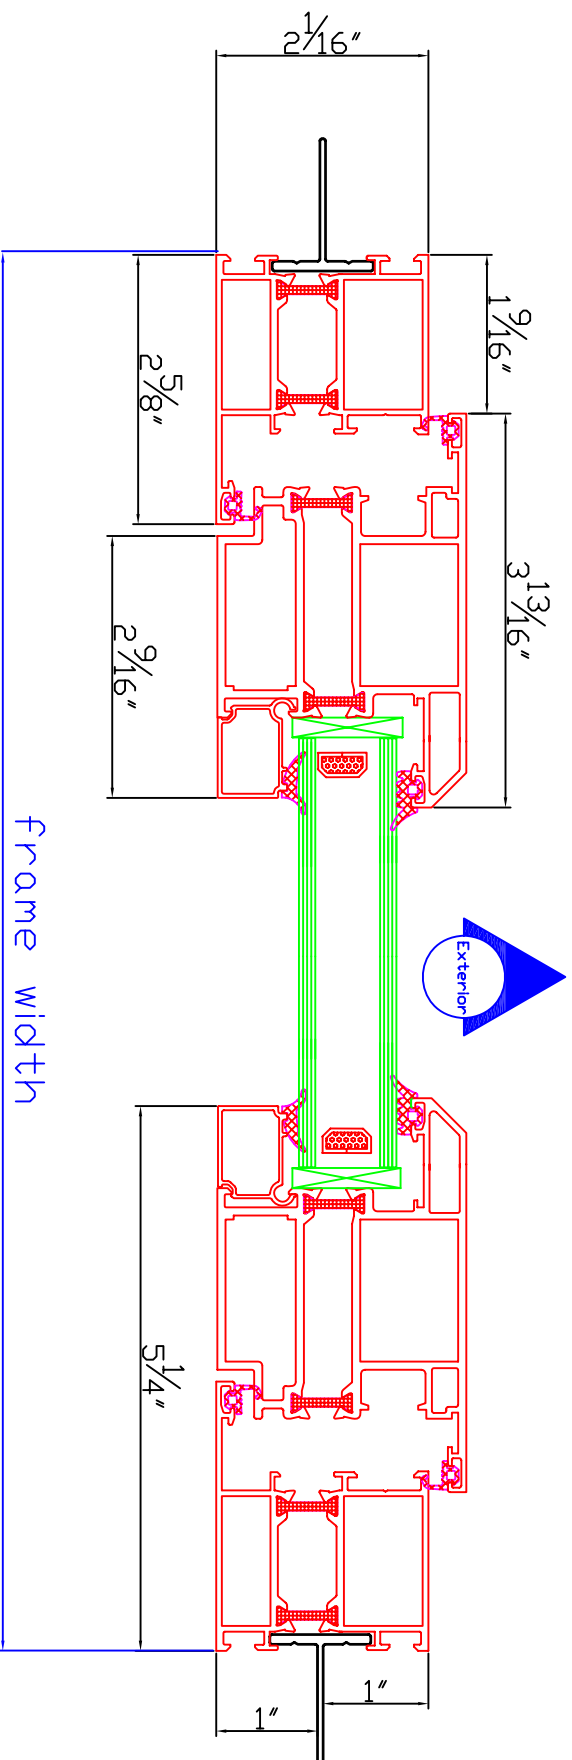

Series

Fortis Aluminum

Product Type

58D100 Out Swing Door - 472 threshold option with ramp - jamb detail

Bede
Windows & Doors

Scale = 1/2 actual size when printed 8 1/2 x 11

**Actual dimensions may vary depending on printer

Bede reserves the right to change product details without notice to improve performance.
Before relying on product drawings, you may want to verify that you are viewing current details

Updated: 11-20-09