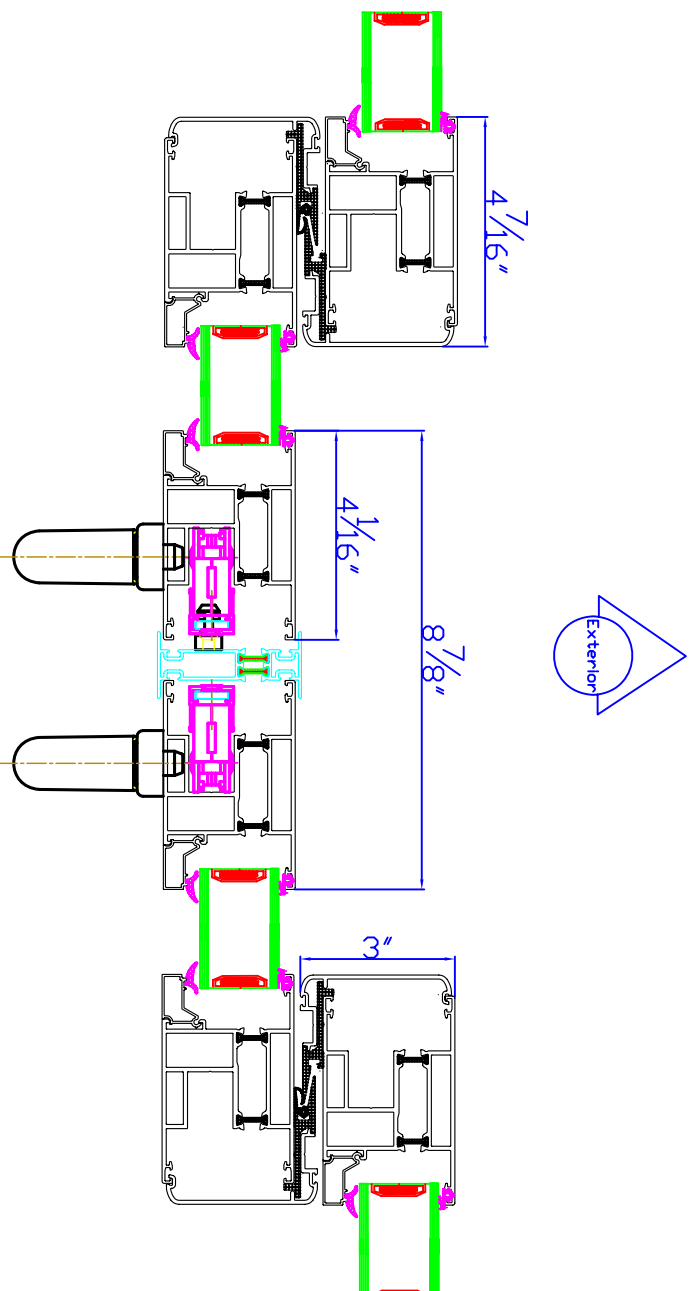

Series

Fortis Aluminum

Product Type

Center Opening Lift-Glide Door - center meeting style detail

Bede reserves the right to change product details without notice to improve performance.  
Before relying on product drawings, you may want to verify that you are viewing current details

Scale = 1/4 actual size when printed 8 1/2 x 11

\*\* Actual dimensions may vary depending on printer

Updated: 11-20-09