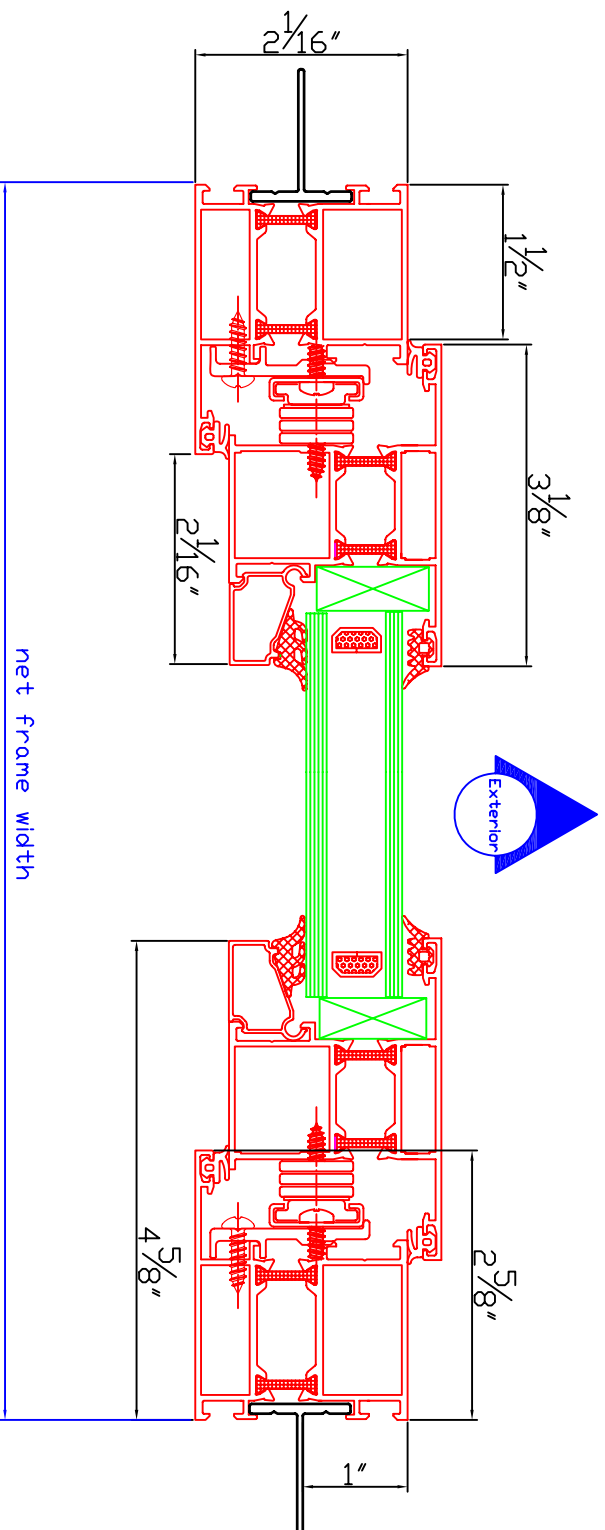

Series

Fortis Aluminum

Product Type

MA500 Manual Awning Window - jamb detail

**Bede**  
Windows & Doors

Scale = 1/2 actual size when printed 8 1/2 x 11

\*Actual dimensions may vary depending on printer

Scale

0" 1"

Bede reserves the right to change product details without notice to improve performance.  
Before relying on product drawings, you may want to verify that you are viewing current details

Updated: 11-20-09