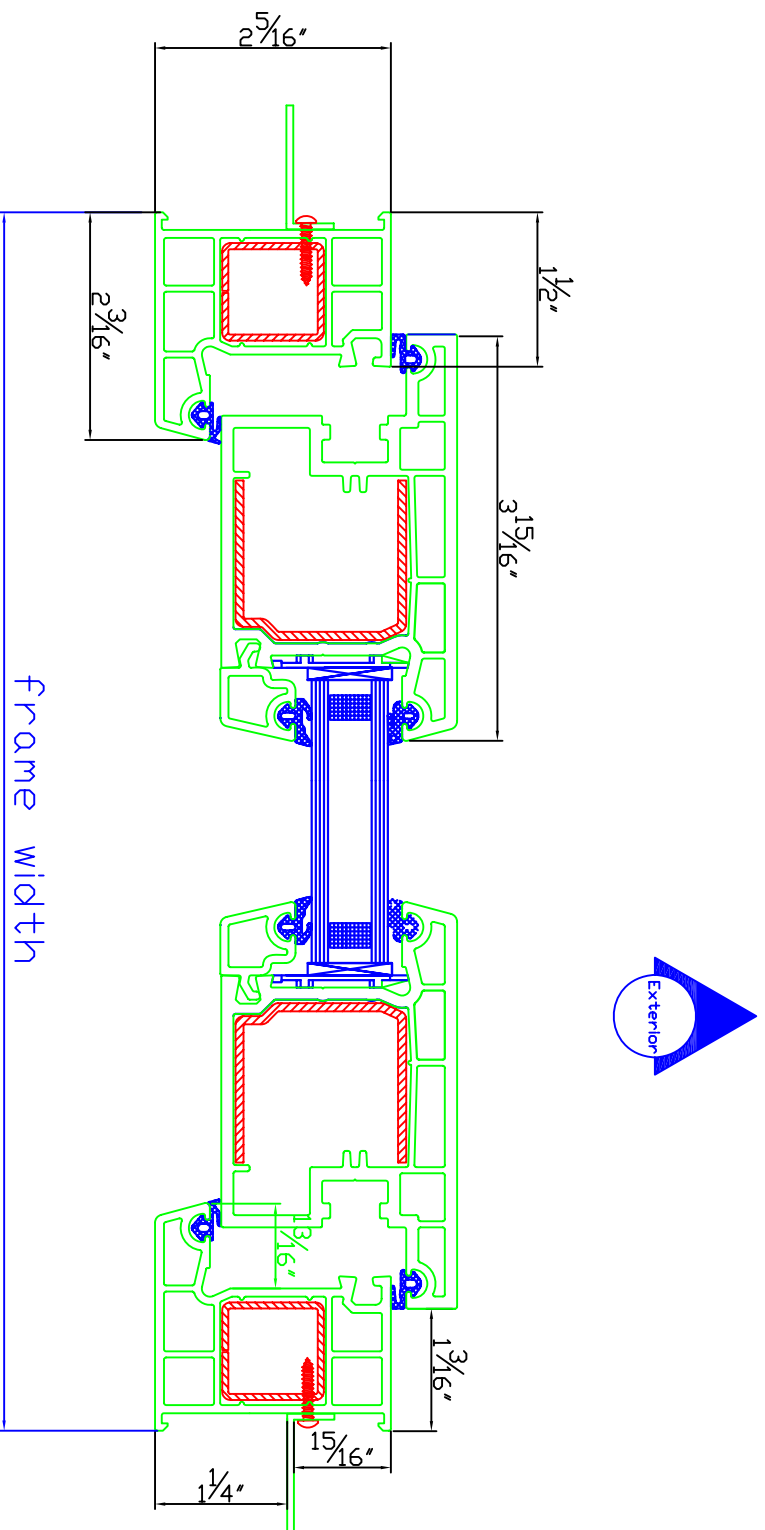

Series

Omni PVC

Product Type

58D100 Outswing Door 1514 threshold option
jamb detail

Bede reserves the right to change product details without notice to improve performance.
Before relying on product drawings, you may want to verify that you are viewing current details

Scale = 1/2 actual size when printed 8 1/2 x 11

*Actual dimensions may vary depending on printer

Updated: 11-20-09