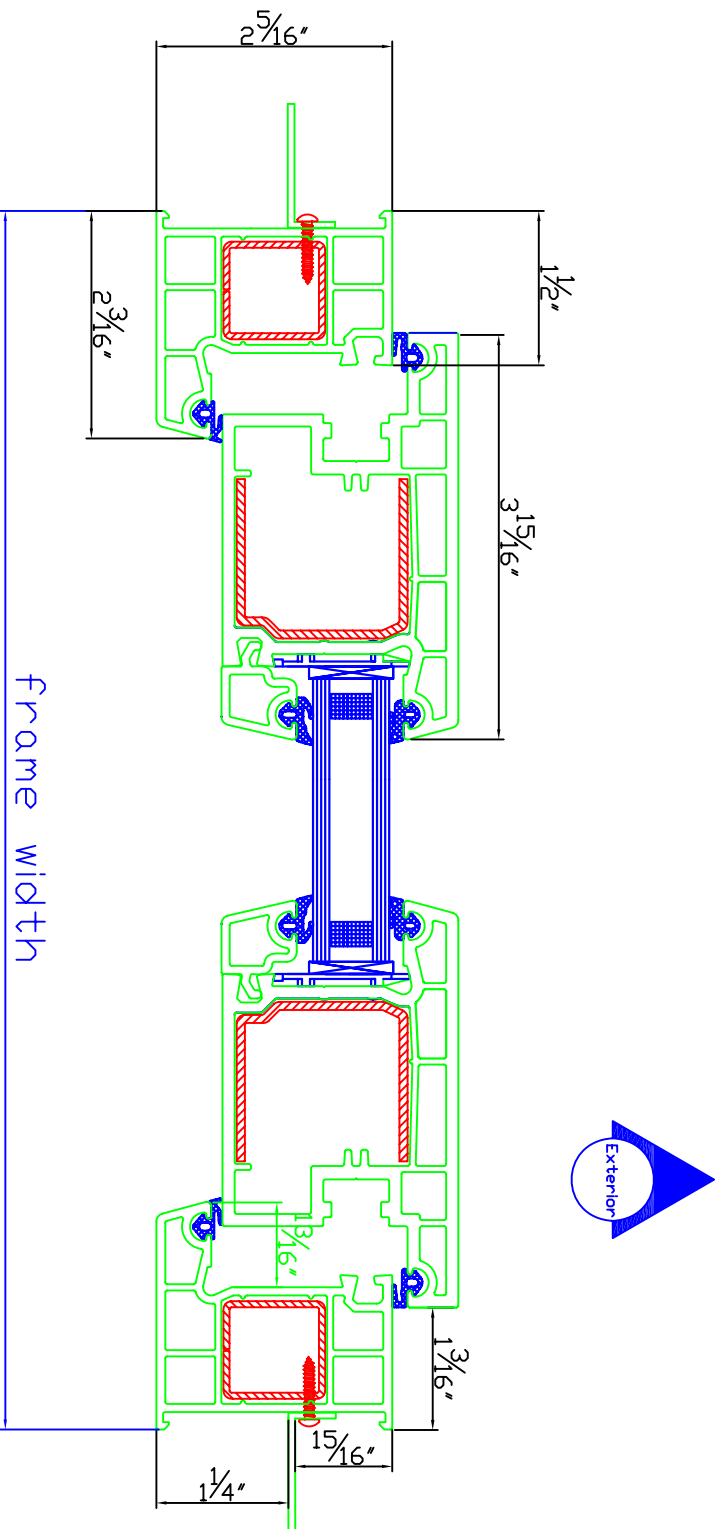

Series

Omni PVC

Product Type

58D100 Outswing Door 1544 threshold option
jamb detail

Bede reserves the right to change product details without notice to improve performance.
Before relying on product drawings, you may want to verify that you are viewing current details

Scale = 1/2 actual size when printed 8 1/2 x 11

*Actual dimensions may vary depending on printer

Updated: 11-20-09