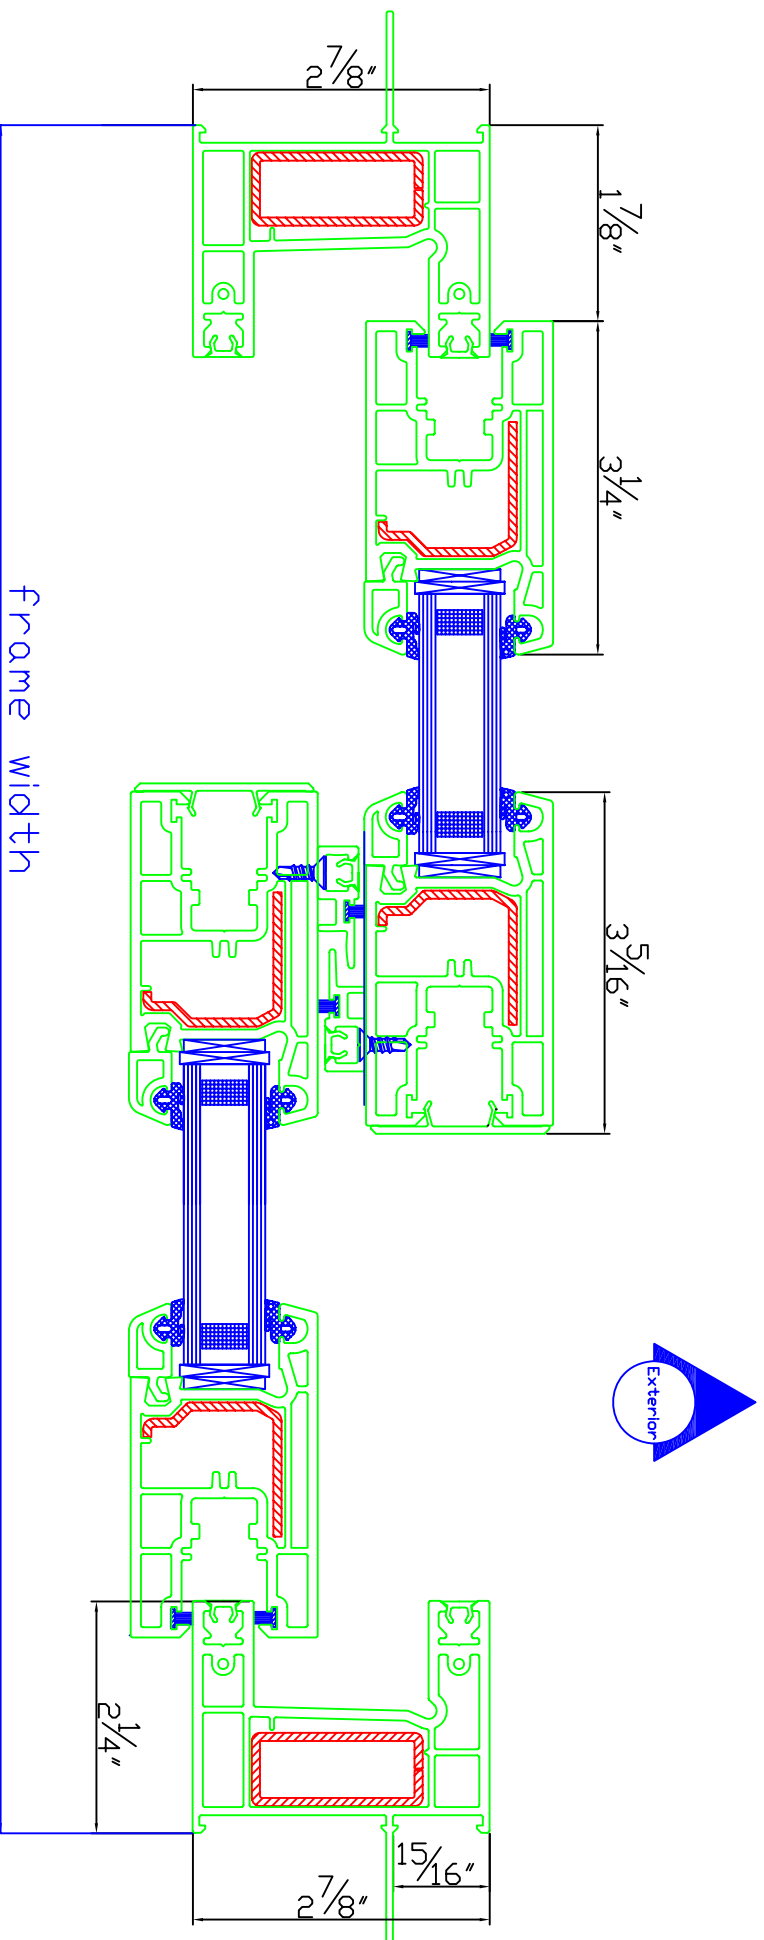

Series

Omni PVC

Product Type

73D100 Two Track Sliding Door (XO, OX, XX, OXXO) low threshold - no screen jamb detail

Bede
Windows & Doors

Scale = 1/2 actual size when printed 8 1/2 x 11

* Actual dimensions may vary depending on printer

Bede reserves the right to change product details without notice to improve performance.
Before relying on product drawings, you may want to verify that you are viewing current details

Updated: 11-20-09