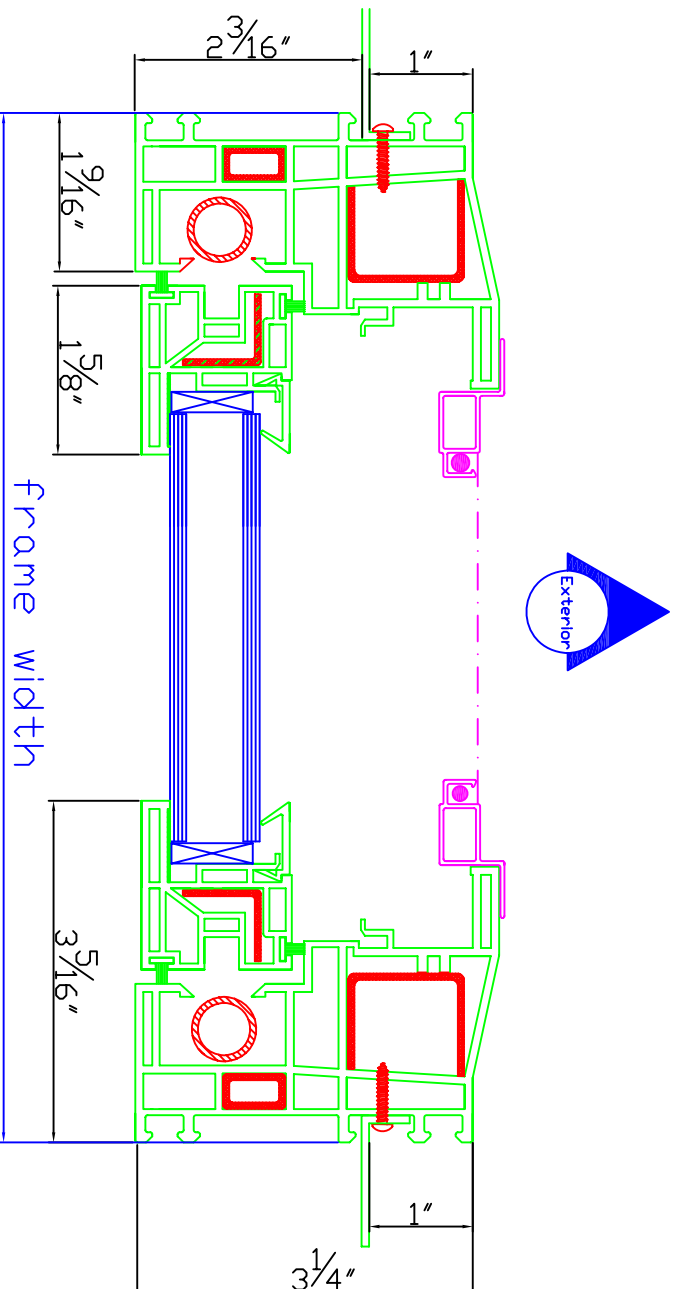

Series

Omni PVC

Product Type

SH400 Single Hung Window - jamb detail

Bede
Windows & Doors

Scale = 1/2 actual size when printed 8 1/2 x 11

*Actual dimensions may vary depending on printer

Scale

0" 1"

Bede reserves the right to change product details without notice to improve performance.
Before relying on product drawings, you may want to verify that you are viewing current details

Updated: 11-20-09